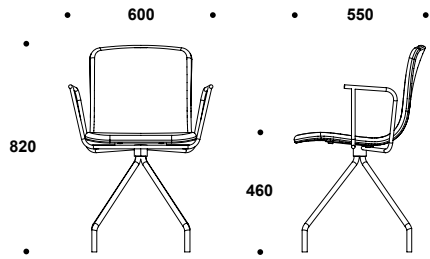

LOOK

PRODUCT CARD

TINY T

BY LOOK INDUSTRIES

BASIC INFO

PRODUCT NAME TINY T	PRODUCT CATEGORY CHAIRS
LAUNCHED 2018	DESIGN BY IVAR GESTRANIUS & KEVIN LAHTINEN

DESCRIPTION

Tiny T is an upholstered, multi-purpose small chair with various base options. This chair is quite compact and convenient sized and was designed for use in a variety of spaces and situations. The expression of this cozy little chair can be altered by playing around with cool upholstery fabrics and contrast stitching to further accentuate the cool quilted details and buttons. It has the same detailing in the front and on the back so it looks good from all angles. Tiny T is suitable for many different environments such as lounges, break-out areas, bars and cafés. It would certainly do wonders around the kitchen table at your grandma's place too.

DIMENSIONS

2044SA

2044S

2044SAC

2044SC

2044LM

204SB

2044LW