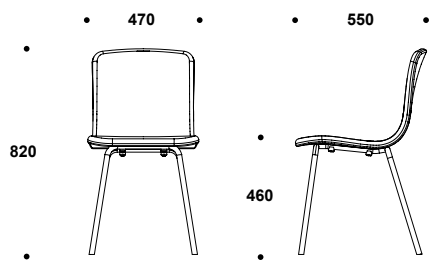

DIMENSIONS

2044SA

2044S

2044SAC

2044SC

2044LM

204SB

2044LW

PRODUCT WEIGHT

6,0 KG

PRODUCT WEIGHT W/ ARMRESTS

7,5 KG

WWW.LOOKINDUSTRIES.COM

Look Industries Ltd. | Kroggårdintie 29 C | 10300 Karjaa | FINLAND | Tel. +358 (0) 40 169 3001 | info@lookindustries.com | VAT No FI23046423