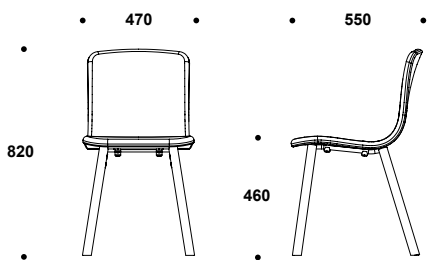

DIMENSIONS

2044SA

2044S

2044SAC

2044SC

2044LM

204SB

2044LW

PRODUCT WEIGHT

6,0 KG

PRODUCT WEIGHT W/ ARMRESTS

7,5 KG

WWW.LOOKINDUSTRIES.COM

Look Industries Ltd. | Kroggårdintie 29 C | 10300 Karjaa | FINLAND | Tel. +358 (0) 40 169 3001 | info@lookindustries.com | VAT No FI23046423