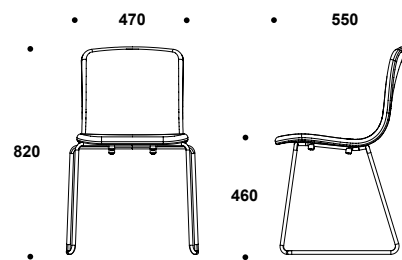

DIMENSIONS

2044SA

2044S

2044SAC

2044SC

2044LM

204SB

2044LW

PRODUCT WEIGHT

6,0 KG

PRODUCT WEIGHT W/ ARMRESTS

7,5 KG

WWW.LOOKINDUSTRIES.COM

Look Industries Ltd. | Kroggårdintie 29 C | 10300 Karjaa | FINLAND | Tel. +358 (0) 40 169 3001 | info@lookindustries.com | VAT No FI23046423