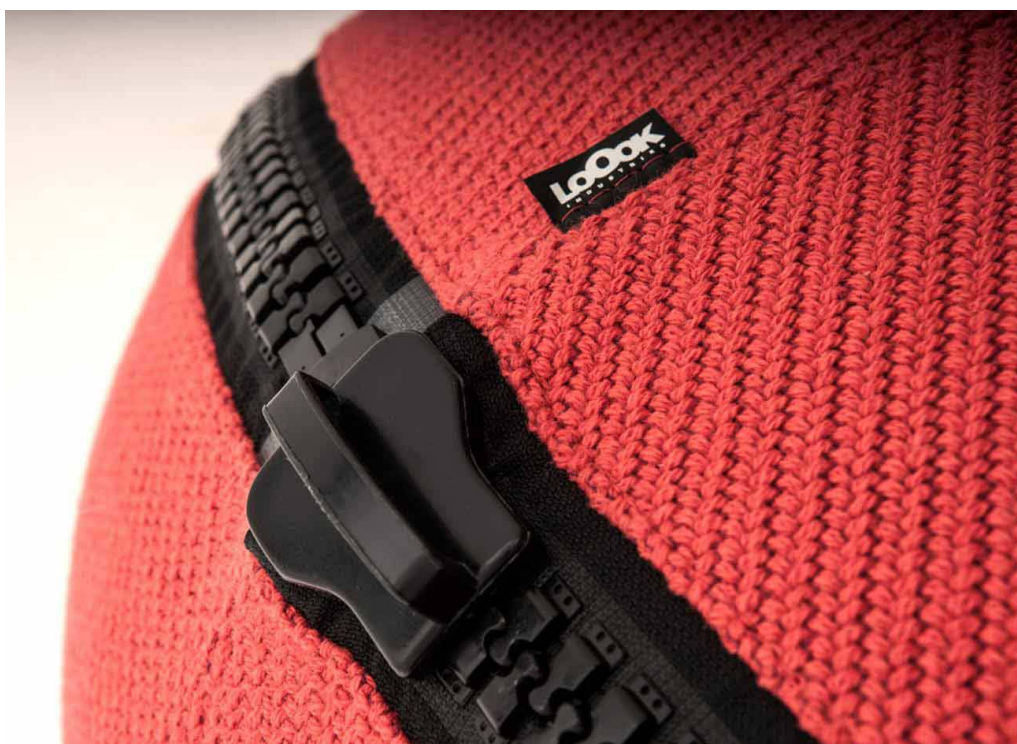

PRODUCT IMAGES

WWW.LOOKINDUSTRIES.COM

Look Industries Ltd. | Kroggårdintie 29 C | 10300 Karjaa | FINLAND | Tel. +358 (0) 40 169 3001 | info@lookindustries.com | VAT No FI23046423