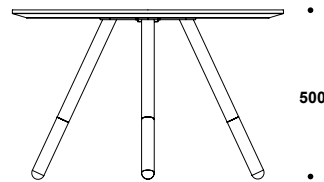

--	--

TABLE TOP	Lacquered MDF Oak (Deluxe version)
BASE	Lacquered Steel
LEGS	Lacquered Steel Oak (Deluxe version)

For further information about **COLORS** and material options, please check the **COLORS & FINISHES** document which can be downloaded from the downloads section on our website at www.lookindustries.com. For further information about **FABRICS**, check the **FABRIC LIST** document in the same downloads section. Here you will also find **CARE INSTRUCTIONS**.

DIMENSIONS

50255
DAYWALKER 55

50275
DAYWALKER 75

PRODUCT WEIGHT 55

10,0 KG

PRODUCT WEIGHT 75

13,5 KG

VERSIONS / ADD-ONS