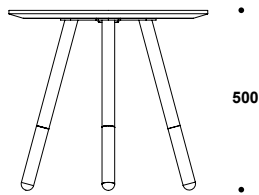

LoOok

PRODUCT CARD

DAYWALKER

BY LOOOK INDUSTRIES

BASIC INFO

PRODUCT NAME DAYWALKER	PRODUCT CATEGORY TABLES
LAUNCHED 2014	DESIGN BY IVAR GESTRANIUS & KEVIN LAHTINEN

DESCRIPTION

Daywalker is a playful, yet stylish coffee table designed for environments such as break out areas and lounges. The table comes in two sizes and can be combined with various types of sofas and armchairs. The big Daywalker table should easily hold at least 20 mojitos, a chain saw and a small dog.

WWW.LOOKINDUSTRIES.COM

Look Industries Ltd. | Kroggårdintie 29 C | 10300 Karjaa | FINLAND | Tel. +358 (0) 40 169 3001 | info@lookindustries.com | VAT No FI23046423

SPECS / MATERIALS

Table top in MDF lacquered in RAL 9004 (signal black) or RAL 9003 (signal white). Metal base lacquered in same color as table top. Legs in RAL 9003 (signal white) for black tables and RAL 9004 (signal black) for white tables. The legs are also available in any of our Special RAL colors. Please notice that these colors don't have the same matte, fine textured finish as the standard white and black colors. Specific colors according to other color systems available for projects. Changing the legs or switching them between tables is easy and does not require any tools.

DIMENSIONS

50255
DAYWALKER 55

50275
DAYWALKER 75

PRODUCT WEIGHT 55

10,0 KG

PRODUCT WEIGHT 75

13,5 KG

VERSIONS / ADD-ONS