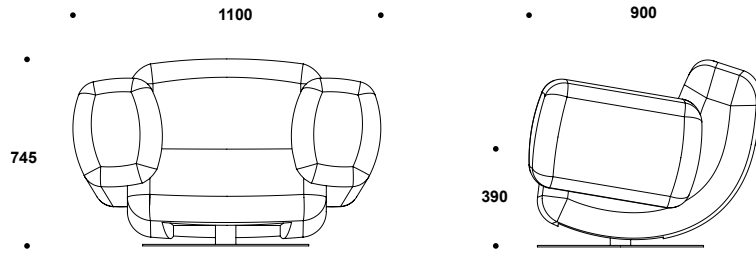

# DIMENSIONS

**202**  
BULLDOG

PRODUCT WEIGHT

**68 KG**